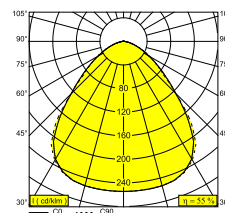

DIRO SBL L ON 927

251 81 92 W

AVAILABLE IN
BLACK 251 81 92 B
WHITE 251 81 92 W

 [View on website](#)

General info	
LOCATION	indoor
INSTALLATION	Ceiling Surface mounted
INGRESS PROTECTION	IP20
WEIGHT (KG)	1.8
ADJUSTABILITY	non adjustable
INFORMATION	INCL.LED POWER SUPPLY 1050mA-DC INCL.PC SBL
Electrical info	
ELECTRICAL	100-240V / 50-60Hz
CLASS	II
POWER SUPPLY	YES
DIM TYPE	non-dimmable
ENERGY CLASS	D
Lightsource info	
LIGHTSOURCE NAME	LED
LIGHTSOURCE	LED FLEX 17,5W / CRI>90 / 2700K / 2625lm
LED TECHNICS (LIGHT SOURCE)	2625 lm // 17,5 W // 150 lm/W
LED TECHNICS (LUMINAIRE)	1437lm // 20,1W // 71lm/W